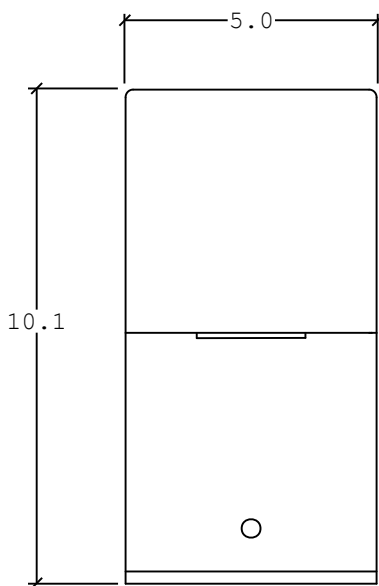

S27 LAMP

Yellow Zinc Plated Steel
79" cloth covered cord w/ inline switch
Voltage: 120V
MAX Wattage: 60W
E12 Candelabra Light Sockets
Recommended bulb: E12, T22 Decorative
Filament warm 2500k
Approx: 170 Lumen

DESIGN BY: Matthew Ryan Conner

MADE IN USA

Dimensions

L: 5.0" (127mm)
W: 5.0" (127mm)
H: 10.1" (256.5mm)
APPROX. WEIGHT: 6LBS (2.8KG)