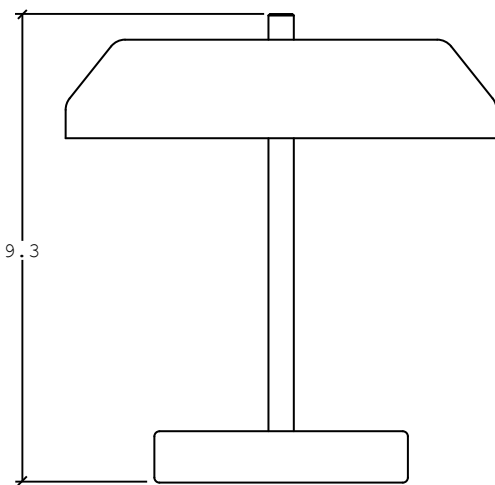

ALBERO LAMP

Yellow Powdercoated Metals
79" cloth covered cord w/ inline switch
Voltage: 120V
MAX Wattage: 60W
E12 Candelabra Light Sockets
Recommended bulb: E12, T6 Decorative
Filament warm 2700k
Approx: 400 Lumen

DESIGN BY: Matthew Ryan Conner

MADE IN USA

Dimensions

L: 6.0" (152.4mm)
W: 6.0" (152.4mm)
H: 9.3" (236.2mm)
APPROX. WEIGHT: 5LBS (2.3KG)