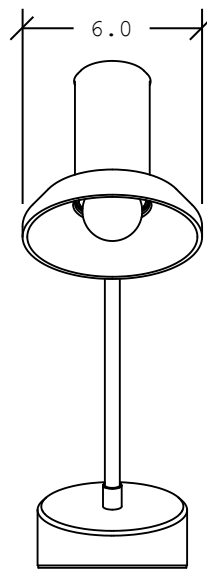

618 DESK LAMP

All Aluminum Construction
79" cloth covered cord w/ inline switch
Voltage: 120V
MAX Wattage: 60W
E12 Candelabra Light Sockets
Recommended bulb: E12, G16 Globe 2800K
Approx: 300 Lumen

DESIGN BY: Matthew Ryan Conner

MADE IN USA

Dimensions

L: 15.0" (381mm)
W: 6.0" (152mm)
H: 16.9" (610mm)
APPROX. WEIGHT: 12LBS (6KG)