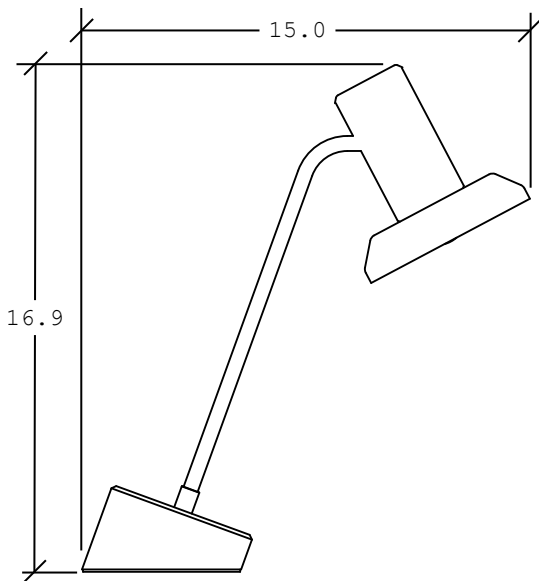

618 DESK LAMP

All Aluminum Construction
79" cloth covered cord w/ inline switch
Voltage: 120V
MAX Wattage: 60W
E12 Candelabra Light Sockets
Recommended bulb: E12, G16 Globe 2800K
Approx: 300 Lumen

DESIGN BY: Matthew Ryan Conner

MADE IN USA

Dimensions

L: 15.0" (381mm)
W: 6.0" (152mm)
H: 16.9" (610mm)
APPROX. WEIGHT: 12LBS (6KG)